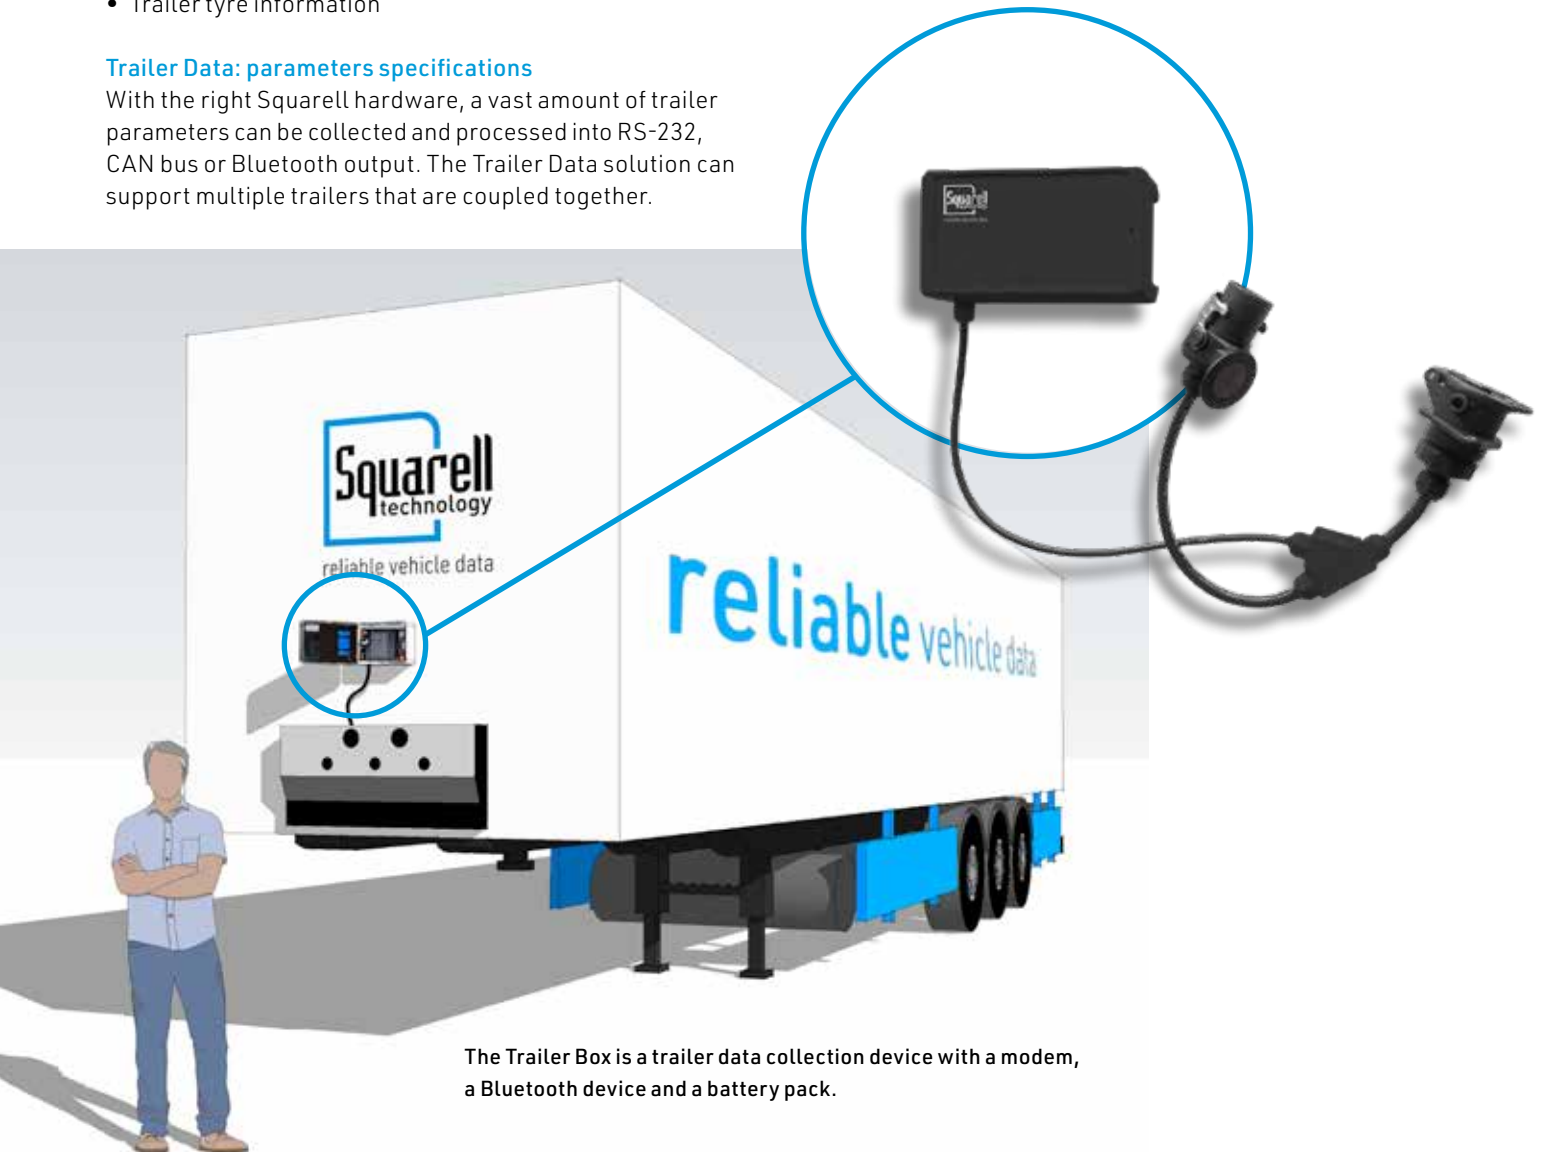

reliable vehicle data

Trailers

Trailer data by Squarell

Nowadays it is increasingly common to extract data from the trailer as the cargo can be very valuable. It is of course nice to know where the trailer has been disconnected and if it starts to move unexpectedly. Our trailer box watches over the trailer and maintains a connection with the home base. It can also track which truck is pulling which trailer by attaching a Bluetooth ID to the truck.

- Trailer identification and location
- Trailer brake information
- Trailer load information
- Trailer tyre information

Trailer Data: parameters specifications

With the right Squarell hardware, a vast amount of trailer parameters can be collected and processed into RS-232, CAN bus or Bluetooth output. The Trailer Data solution can support multiple trailers that are coupled together.

The Trailer Box is a trailer data collection device with a modem, a Bluetooth device and a battery pack.

Squarell products and features

Our multi source vehicle data interfaces can process data from various protocols like CAN, J1708 and K-line, they are brand independent. The signals are retrieved with the patented CANcliQ and DatacliQ readers: for contactless data readings without a wire-to-wire connection.