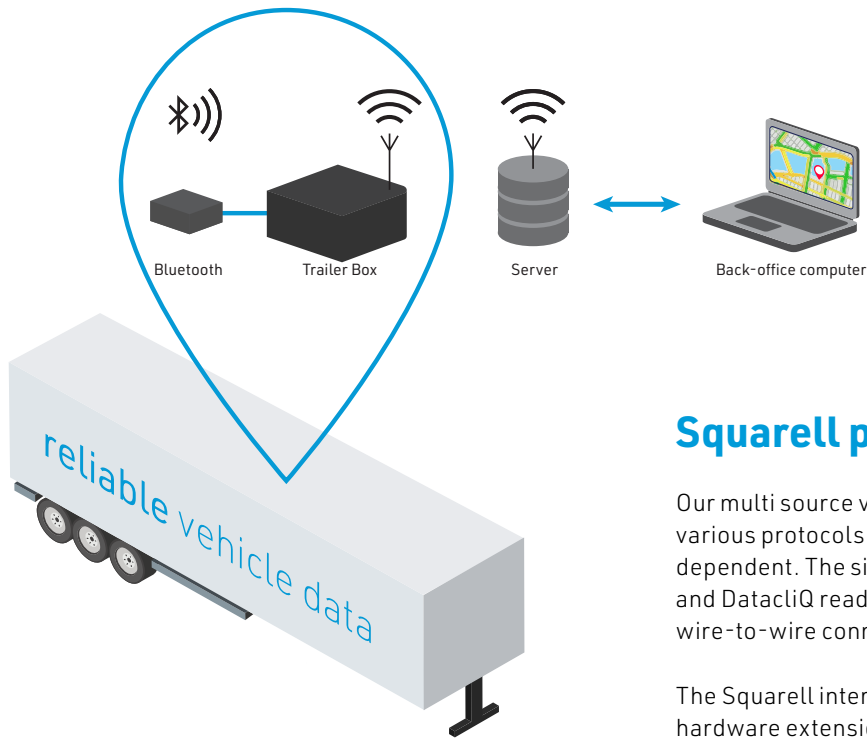

reliable vehicle data

Trailers

Trailer data by Squarell

Nowadays it is increasingly common to extract data from the trailer as the cargo can be very valuable. It is of course nice to know where the trailer has been disconnected and if it starts to move unexpectedly. Our trailer box watches over the trailer and maintains a connection with the home base. It can also track which truck is pulling which trailer by attaching a Bluetooth ID to the truck.

Trailer Data key benefits

- Acquire the trailer data you need
- Robust Trailer ID solution
- Compare trailer data in mixed fleets
- Brand independent solution

Acquire the trailer data you need

Squarell offers a hardware and software solution that provides important information from the trailer. Depending on the vehicle's degree of support, you can get the following vehicle information:

- Trailer identification and location
- Trailer brake information
- Trailer load information
- Trailer tyre information

Trailer Data: parameters specifications

With the right Squarell hardware, a vast amount of trailer parameters can be collected and processed into RS-232, CAN bus or Bluetooth output. The Trailer Data solution can support multiple trailers that are coupled together.

The Trailer Box is a trailer data collection device with a modem, a Bluetooth device and a battery pack.

Squarell products and features

Our multi source vehicle data interfaces can process data from various protocols like CAN, J1708 and K-line, they are brand independent. The signals are retrieved with the patented CANcliQ and DatacliQ readers: for contactless data readings without a wire-to-wire connection.